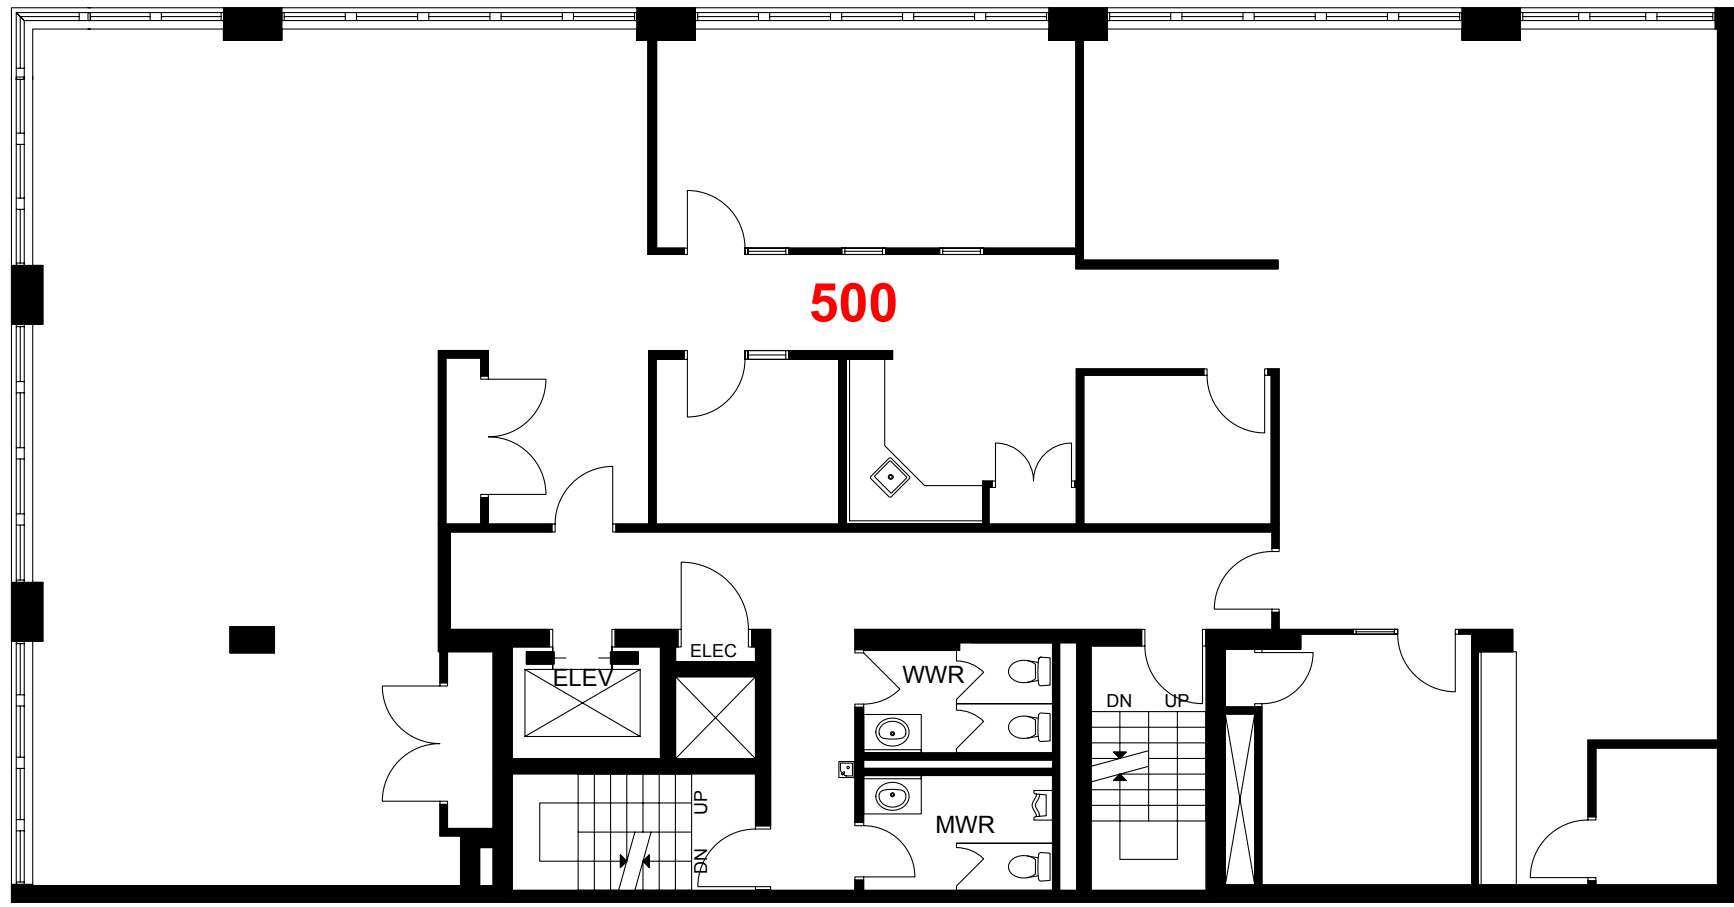

### Huntington Properties

Version <b>FP1A</b>	Created: 03/22/2019 Measured: 03/20/2019
------------------------	---

1306 Wellington Street West  
Ottawa, Ontario, Canada

### Floor 05

This work product has been prepared by Extreme Measures Inc. pursuant to a contract with the Client for the sole benefit of and use by the Client. No third party may rely on this work product without the receipt of a reliance letter from Extreme Measures Inc.